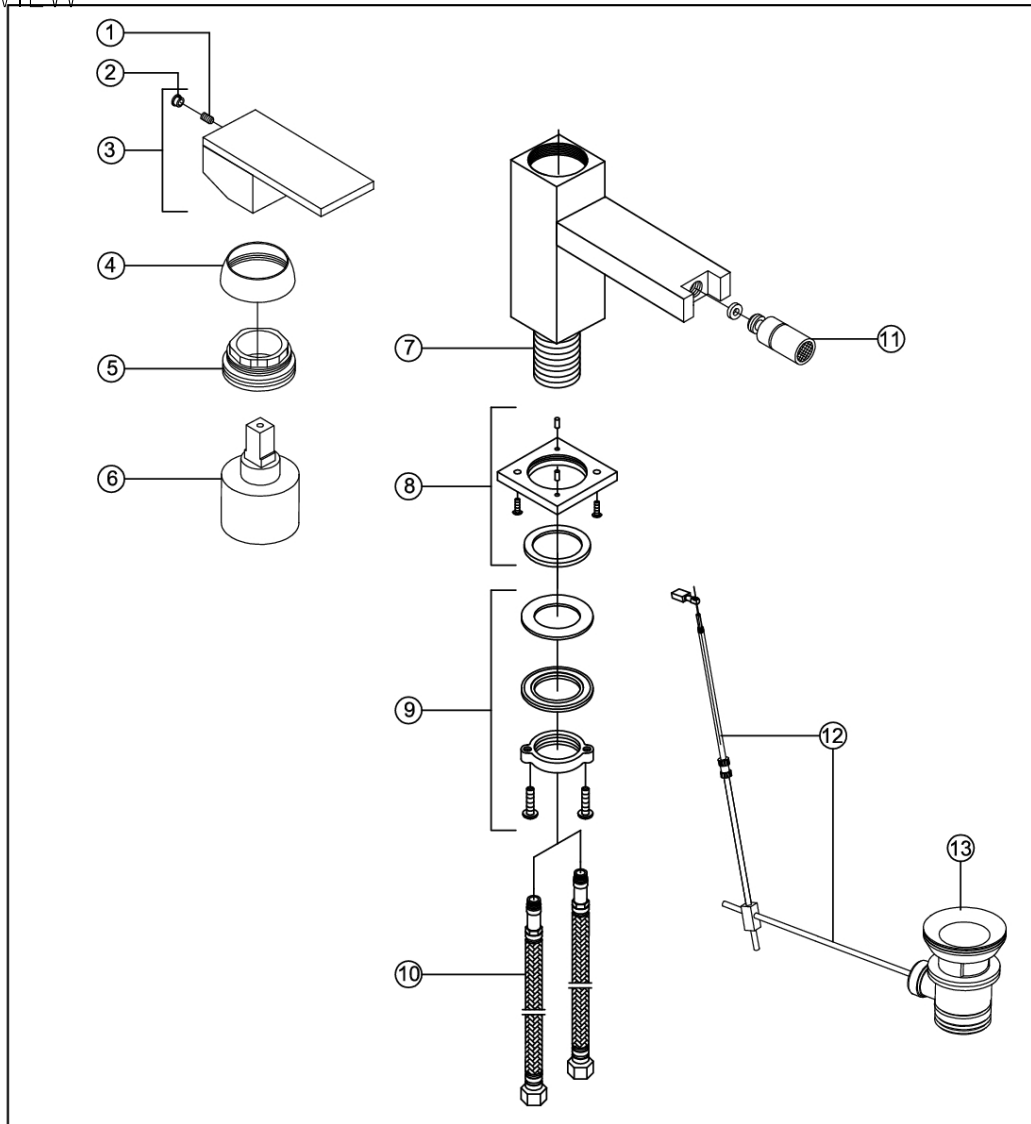

**160 1300 Single lever bidet mixer**

with ceramic cartridge,with pop up waste 1 ¼",with flexible hoses 3/8",projection 100 mm, chrome

PRODUCT IMAGE

**160 1300 Single lever bidet mixer**

with ceramic cartridge, with pop up waste 1 1/4", with flexible hoses 3/8", projection 100 mm, chrome

TECHNICAL DRAWING

160 1300 Single lever bidet mixer

with ceramic cartridge, with pop up waste 1 1/4", with flexible hoses 3/8", projection 100 mm, chrome

EXPLODED VIEW

1	Madenschraube   hexagon screw	<b>160 1300</b>
2	099 4104 Chromkappchen   chrome cap	
3	099 9994 Griff   handle	
4	099 8009 Kugelkappe   chrome cap for cartridge hexagon	<b>25.06.2013</b>
5	099 8015 Überwurfmutter Kartuschenbefestigung (35mm)   hexagon nut for cartridge fixing set (35 mm)	
6	099 9019 1 Keramik-Kartusche Ø 35 mm   ceramic cartridge Ø 35 mm	<p>Front faucets and accessories</p> <p><b>STEINBERG</b></p>  <p><small>Autor Dipl.-Ing. Zuzana Michalkova</small></p>
7	099 1316 Befestigungsschaft   mounting shaft	
8	135 4001 Fuss-Rosette   foot rosette	
9	099 9805 Befestigungset   fixing set	
10	099 9200 Flexschläuche 3/8" x M 10   flexible connection hose Ü 3/8" x M 10	
11	099 9121 Kugelgelenk-Luftsprudler mit verchromter Hülse   ball-joint-aerator with chrome sleeve	
12	099 9851 Zustangeset mit Kugelstange   pop-up rod and ball rod	
13	099 9300 Ablaufgarnitur 1 1/4" ohne Kugelstange   pop up waste 1 1/4" without vertical ball-rod	