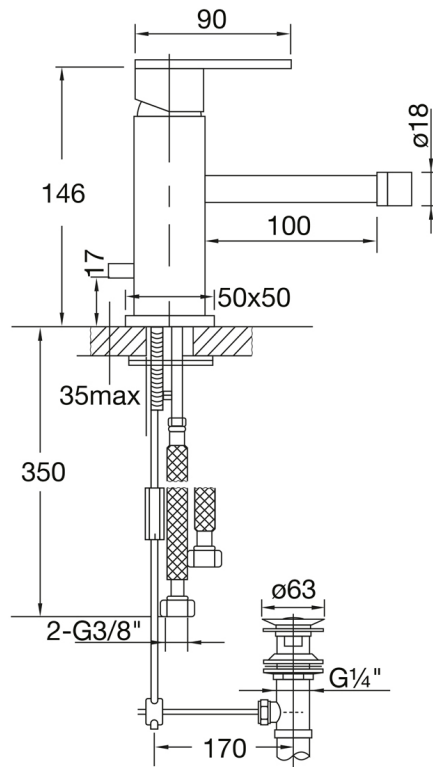

**160 1300 Single lever bidet mixer**

with ceramic cartridge,with pop up waste 1 ¼",with flexible hoses 3/8",projection 100 mm, chrome

PRODUCT IMAGE

**160 1300 Single lever bidet mixer**

with ceramic cartridge, with pop up waste 1 1/4", with flexible hoses 3/8", projection 100 mm, chrome

TECHNICAL DRAWING

160 1300 Single lever bidet mixer

with ceramic cartridge, with pop up waste 1 1/4", with flexible hoses 3/8", projection 100 mm, chrome

EXPLODED VIEW

1	Madenschraube   hexagon screw	<b>160 1300</b>
2	099 4104 Chromkappchen   chrome cap	
3	099 9994 Griff   handle	
4	099 8009 Kugelkappe   chrome cap for cartridge hexagon	<b>25.06.2013</b>
5	099 8015 Überwurfmutter Kartuschenbefestigung (35mm)   hexagon nut for cartridge fixing set (35 mm)	
6	099 9019 1 Keramik-Kartusche Ø 35 mm   ceramic cartridge Ø 35 mm	<p>Front faucets and accessories</p> <p><b>STEINBERG</b></p>  <p><small>Autor Dipl.-Ing. Zuzana Michalkova</small></p>
7	099 1316 Befestigungsschaft   mounting shaft	
8	135 4001 Fuss-Rosette   foot rosette	
9	099 9805 Befestigungset   fixing set	
10	099 9200 Flexschläuche 3/8" x M 10   flexible connection hose Ü 3/8" x M 10	
11	099 9121 Kugelgelenk-Luftsprudler mit verchromter Hülse   ball-joint-aerator with chrome sleeve	
12	099 9851 Zustangeset mit Kugelstange   pop-up rod and ball rod	
13	099 9300 Ablaufgarnitur 1 1/4" ohne Kugelstange   pop up waste 1 1/4" without vertical ball-rod	